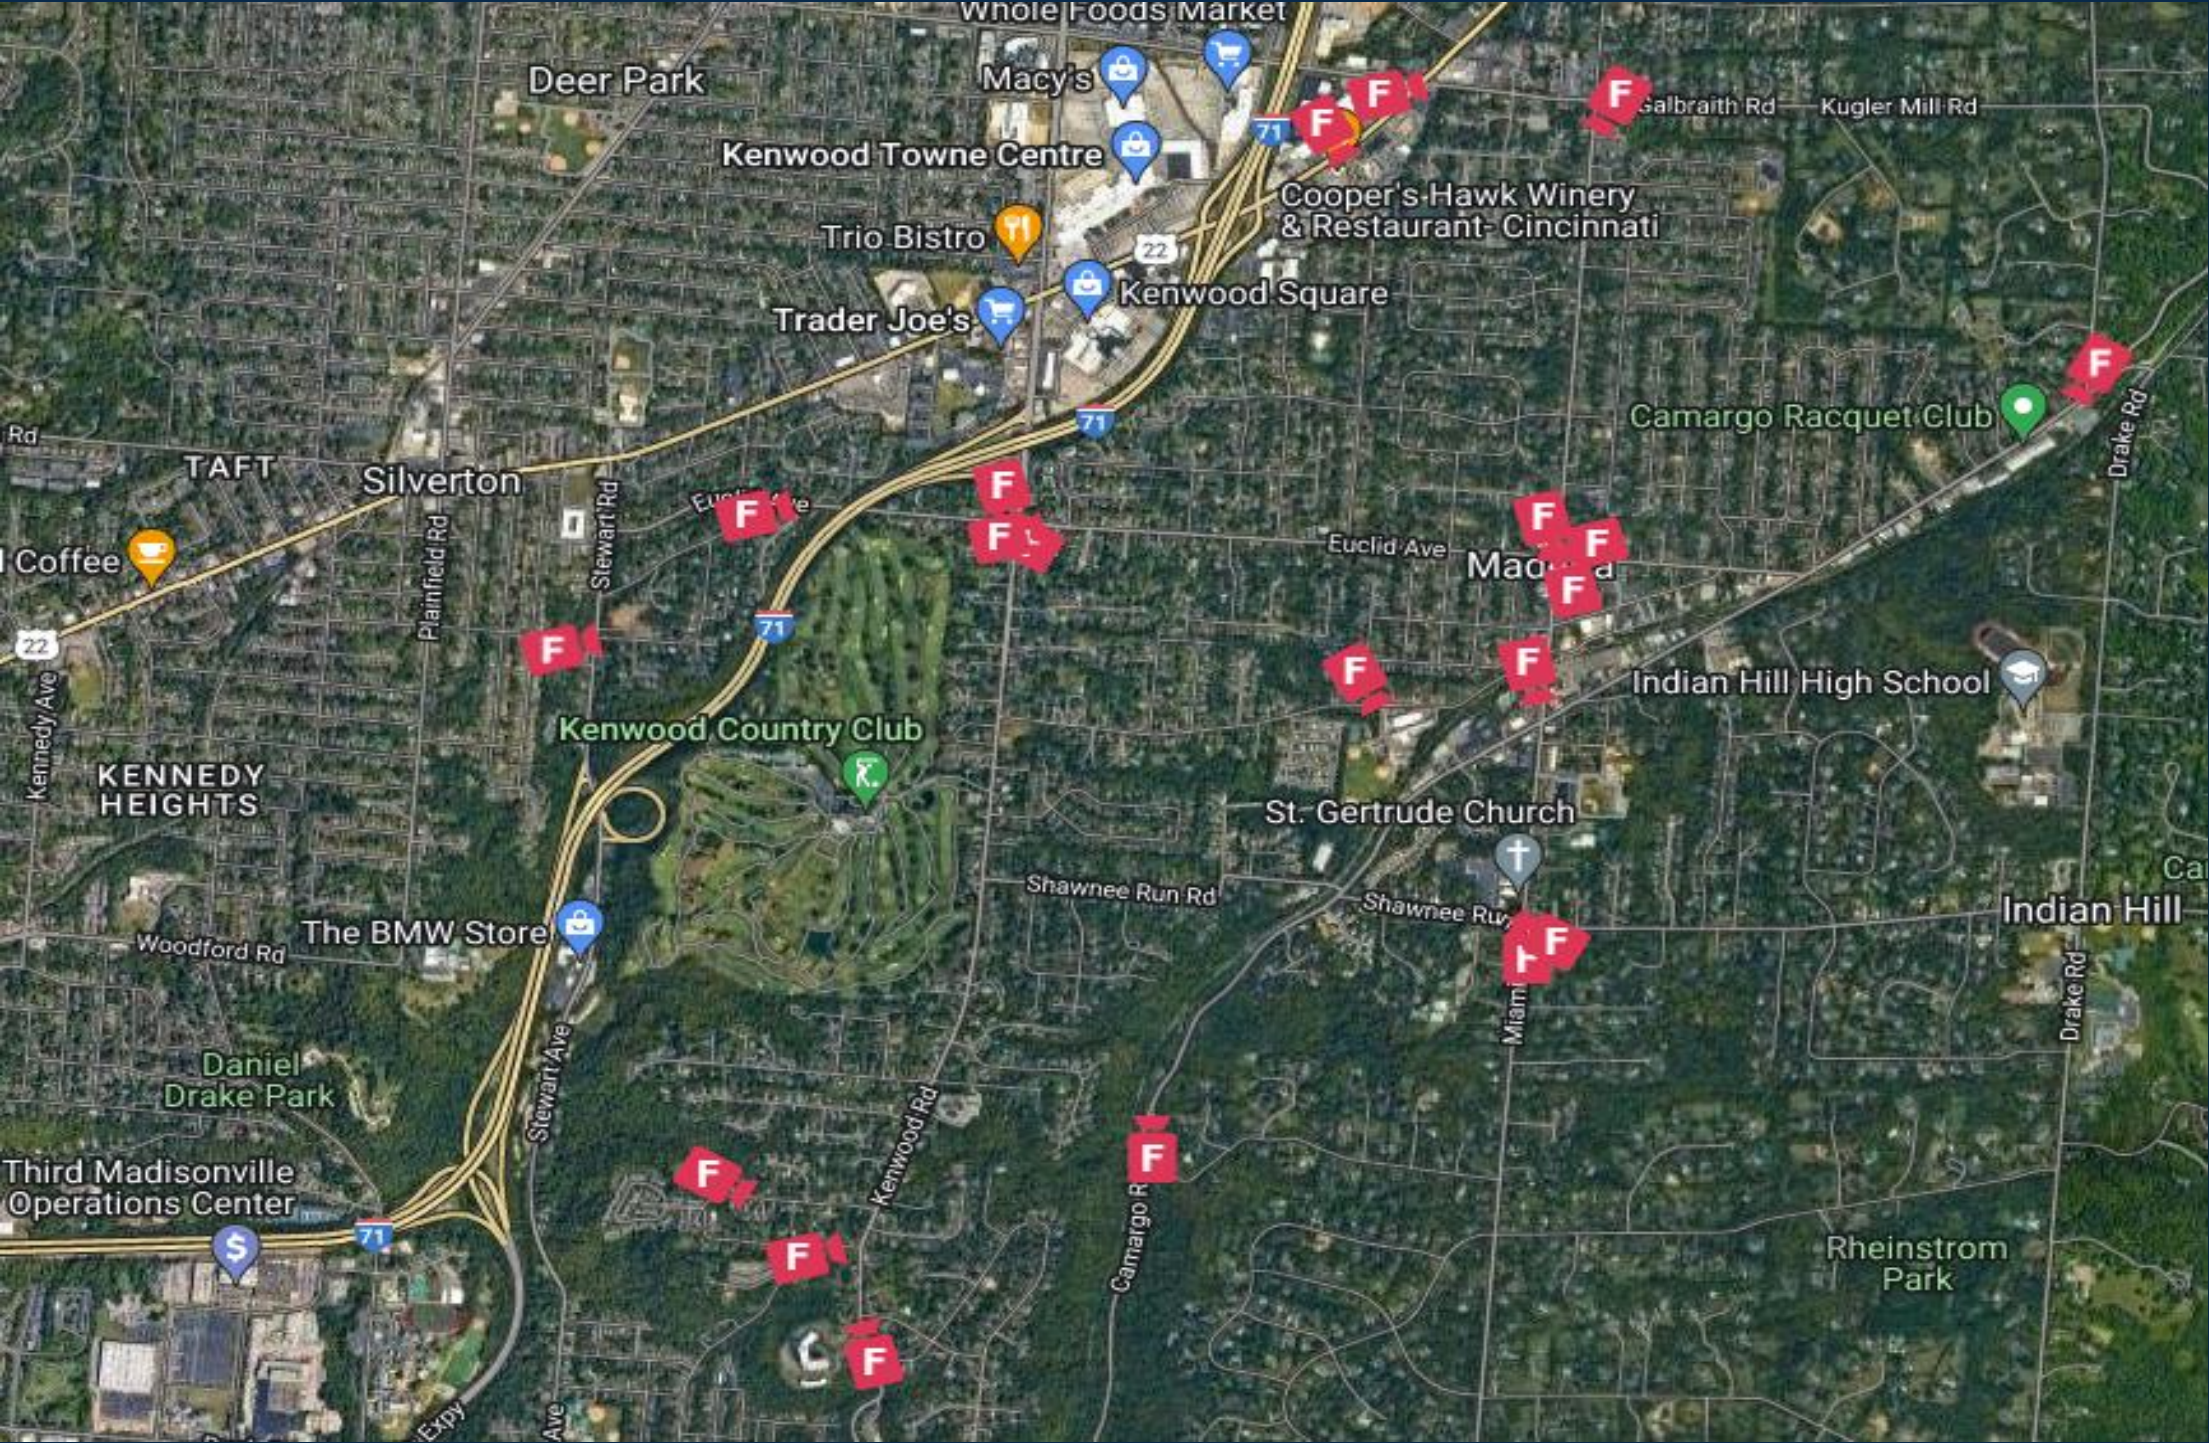

Flock Camera Update

Overview

E. Galbraith Rd. @ Montgomery Rd.

Miami Ave. @ Galbraith Rd.

Camargo Rd. @ Blome Rd.

Miami Ave. @ Shawnee Run Rd.

Camargo Rd. @ Demar Rd.

Kenwood Rd. @ Kenwood Hills Dr.

Whetzel Ave. @ Kenwood Rd.

Windridge Dr. @ Windsong Ct.

Woodsway Dr. @ Stewart Rd.

Euclid Ave. @ Fox Hill Ln.

Kenwood Rd. @ Euclid Ave.

Hosbrook Rd. @ Montgomery Rd.

McDonald Comm. Park @ Dawson Rd.

Miami Ave. @ Euclid Ave.

Miami Ave. @ Camargo Rd.